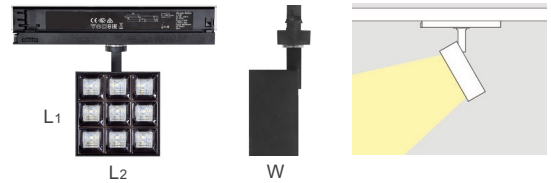

Dimensions

Product dimensions (mm)	L196 x L296 ; x W52
-------------------------	---------------------

Schematic

Product drawings

TRACK SPOT/ LUXY S1

DESCRIPTION

LUXY S1 is an adjustable square body form track spotlight with CoB LED light source and high efficient aluminium reflector integrated. The luminaire body material made by aluminium injection type with innovative passive cooling system in which ensures luminaire better heat management and as a result long LED lifespan with perfect CCT range during lifetime of luminaire. LUXY S1 has an ideal use for accent and task lighting application. Its has high efficient aluminium reflector and optical lenses which allows well light beam control and high lumen output ratio with low glare. LUXY S1 is able to be controlled via DALI protocol and wirelessly control as optional. It is also possible to integrate emergency conversion modules as 1 hour or 3 hours backup time depends on project application field.

LUXY S1 can be used in projects such as art galleries, museums, hotels, retail stores...etc.

Item code	TRK31
Application type	Indoor applications
Category	Track
Product family	TRACK
Subcategory	LUXY S1
Material	Luminaire body made of aluminium injection body with electrostatic powder paint.
Optical system	High efficient aluminium reflector or optical lenses. Beam angle is 28°, 52°