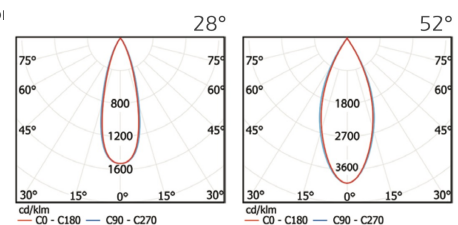

Photometry

Light distribution